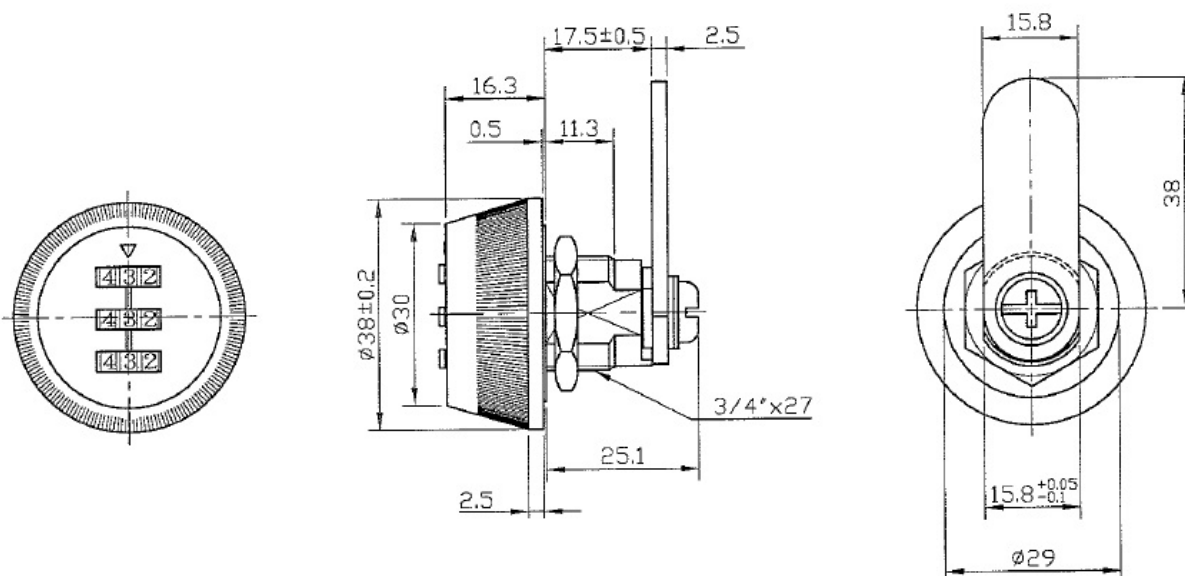

## Description:

Combi. Cam Lock "Dome", 90DG,  $\varnothing 19 \times 17.5 \text{ mm}$ , CPL, Straight Cam Centre To Edge 38mm, Universal - Left & Right in one Lock

## Item number:

14.08.200-0

Units	Box	Carton	HS Code	Barcode
Pcs.	20	100	8301300000	 5704866045278